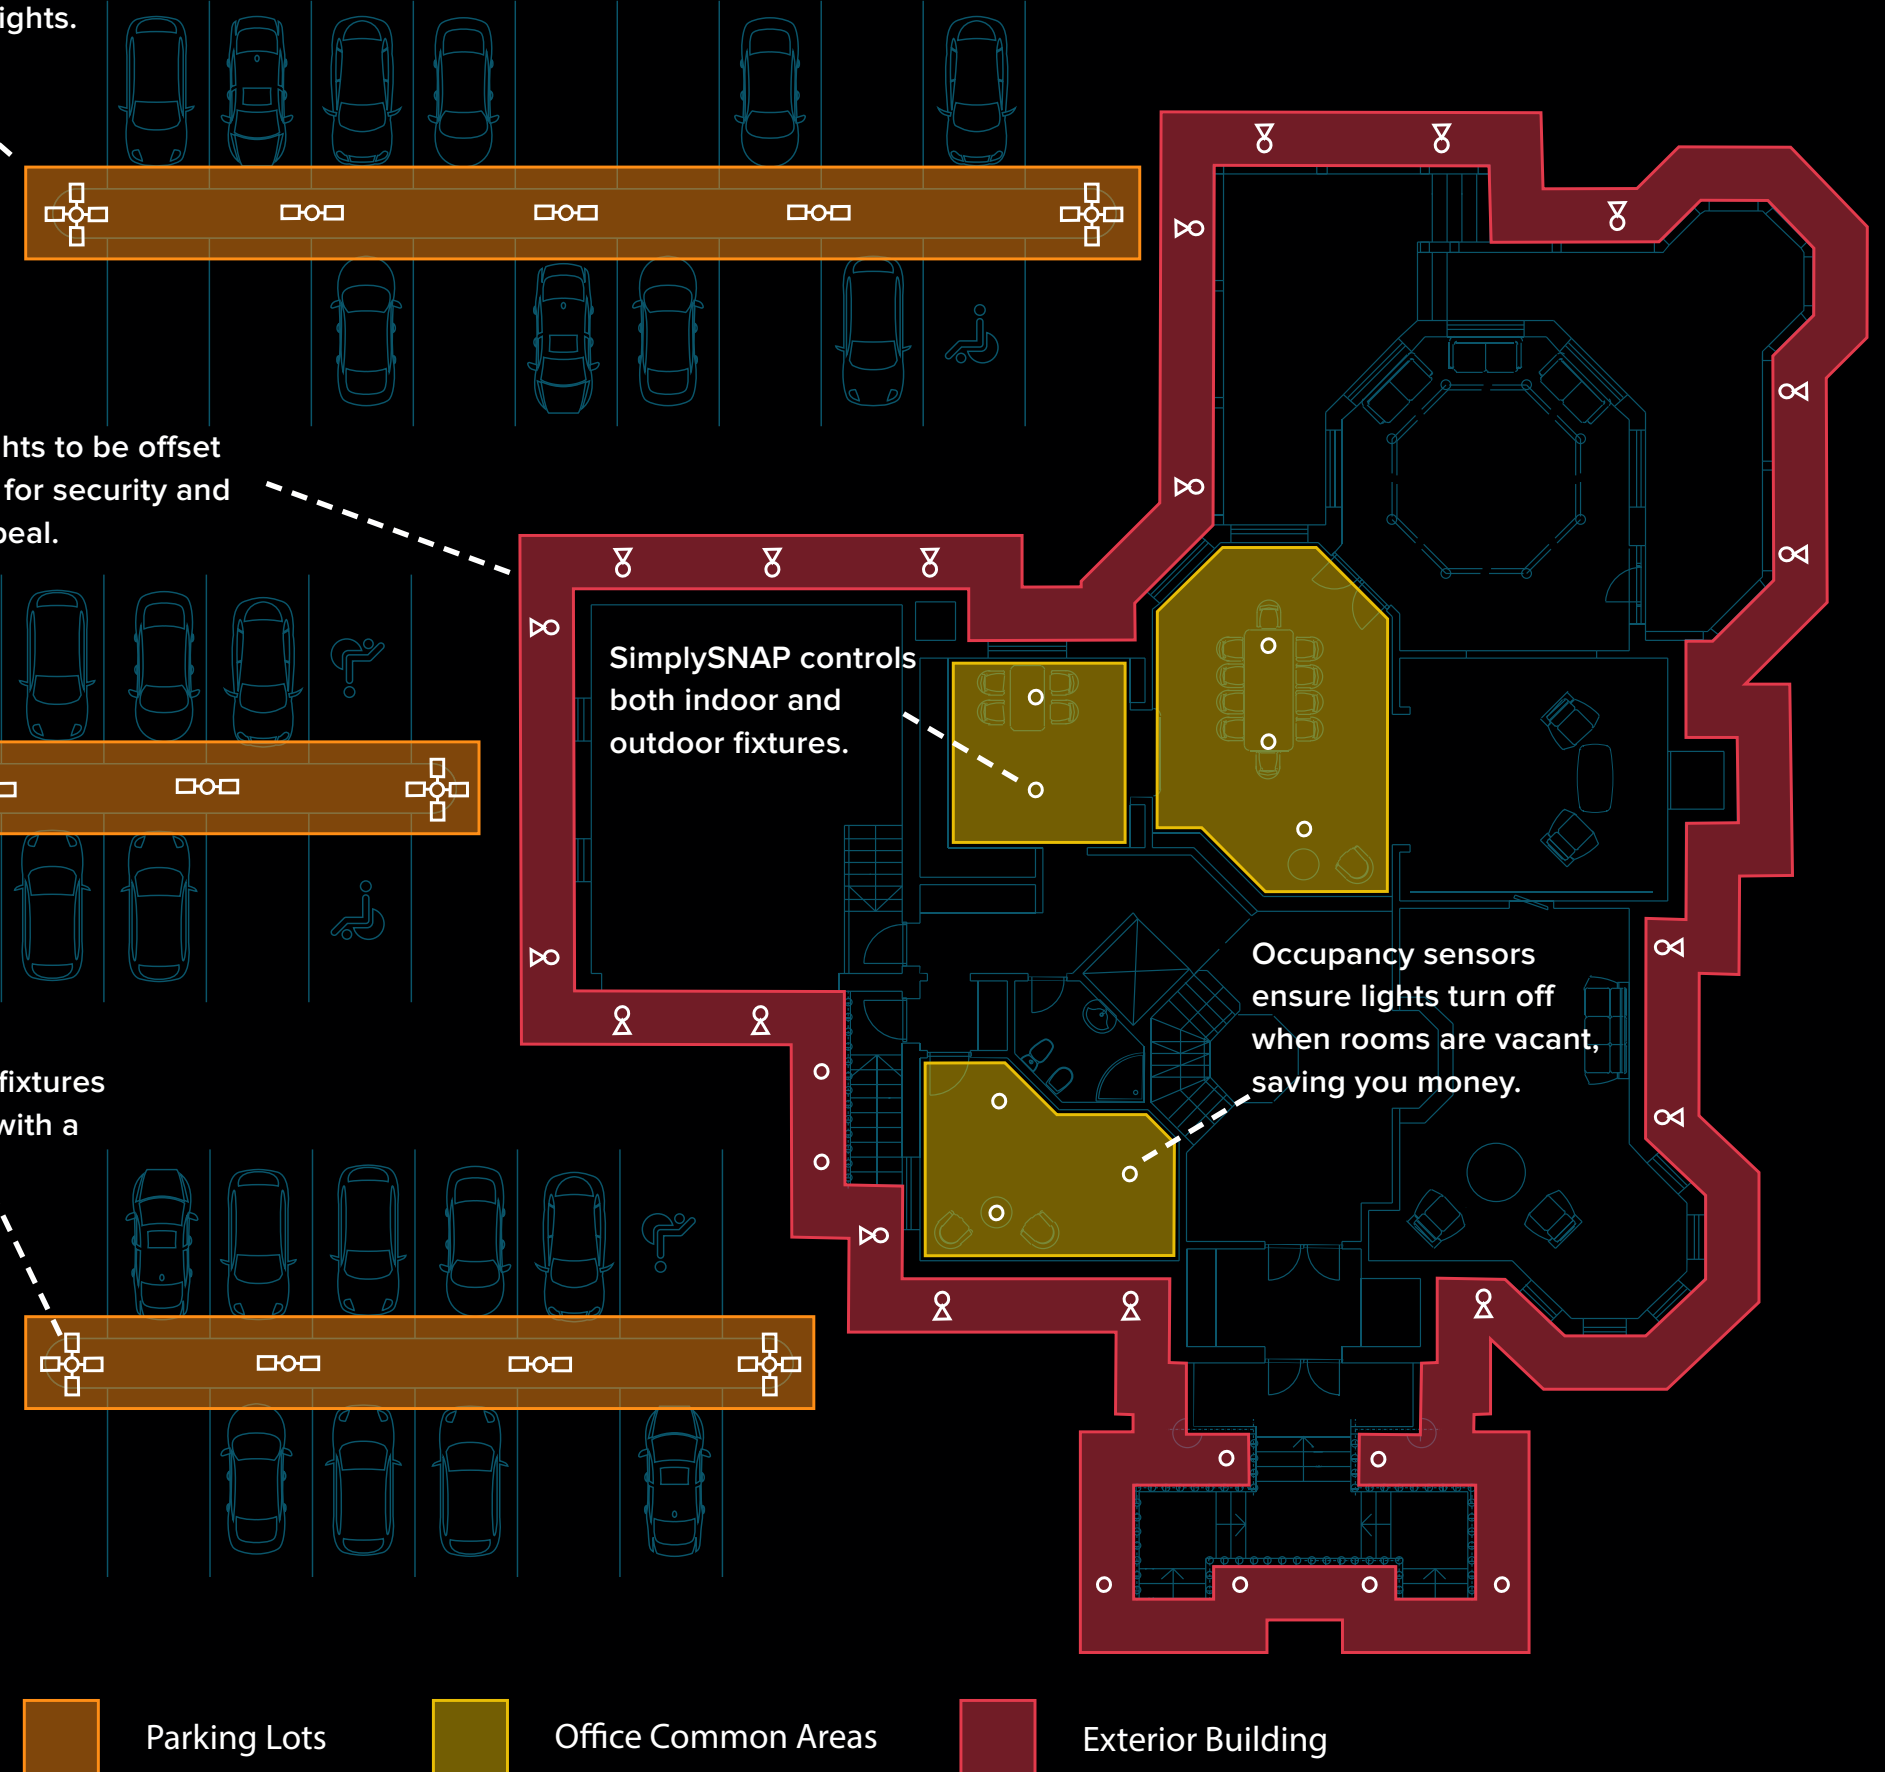

Stay ADAPTABLE

- **Works both indoors and outdoors** — no need for separate control systems
- **Easy customization** — quickly set up energy-saving behaviors specific to **your** needs
- **Multiple methods of control** — you can control SimplySNAP from a laptop, smartphone, tablet — anything with a browser

Know it is RELIABLE

- **Synapse is a tech company making lighting controls** — we are wireless controls experts
- **We have nearly 1 million of our devices in the field** — our technology is proven at scale
- **Robust wireless mesh technology** — it continually monitors the wireless network and generates alerts on any issues found

Keep It SIMPLE

- **Easy commissioning** — with automatic detection of uncommissioned controllers, setup is a breeze
- **Automatic over-the-air upgrades** — futureproof your investment, keeping it updated with the latest features
- **No special server required** — forget expensive, complex hardware

What does a system look like?

Let's look at a potential setup at an office building to see how SimplySNAP works in real life.

Lights are grouped into zones to allow easy control of specific groups of lights.

Schedule Facade lights to be offset from sunrise/sunset for security and enhanced visual appeal.

Control individual fixtures or banks of lights with a single controller.

SimplySNAP controls both indoor and outdoor fixtures.

Occupancy sensors ensure lights turn off when rooms are vacant, saving you money.